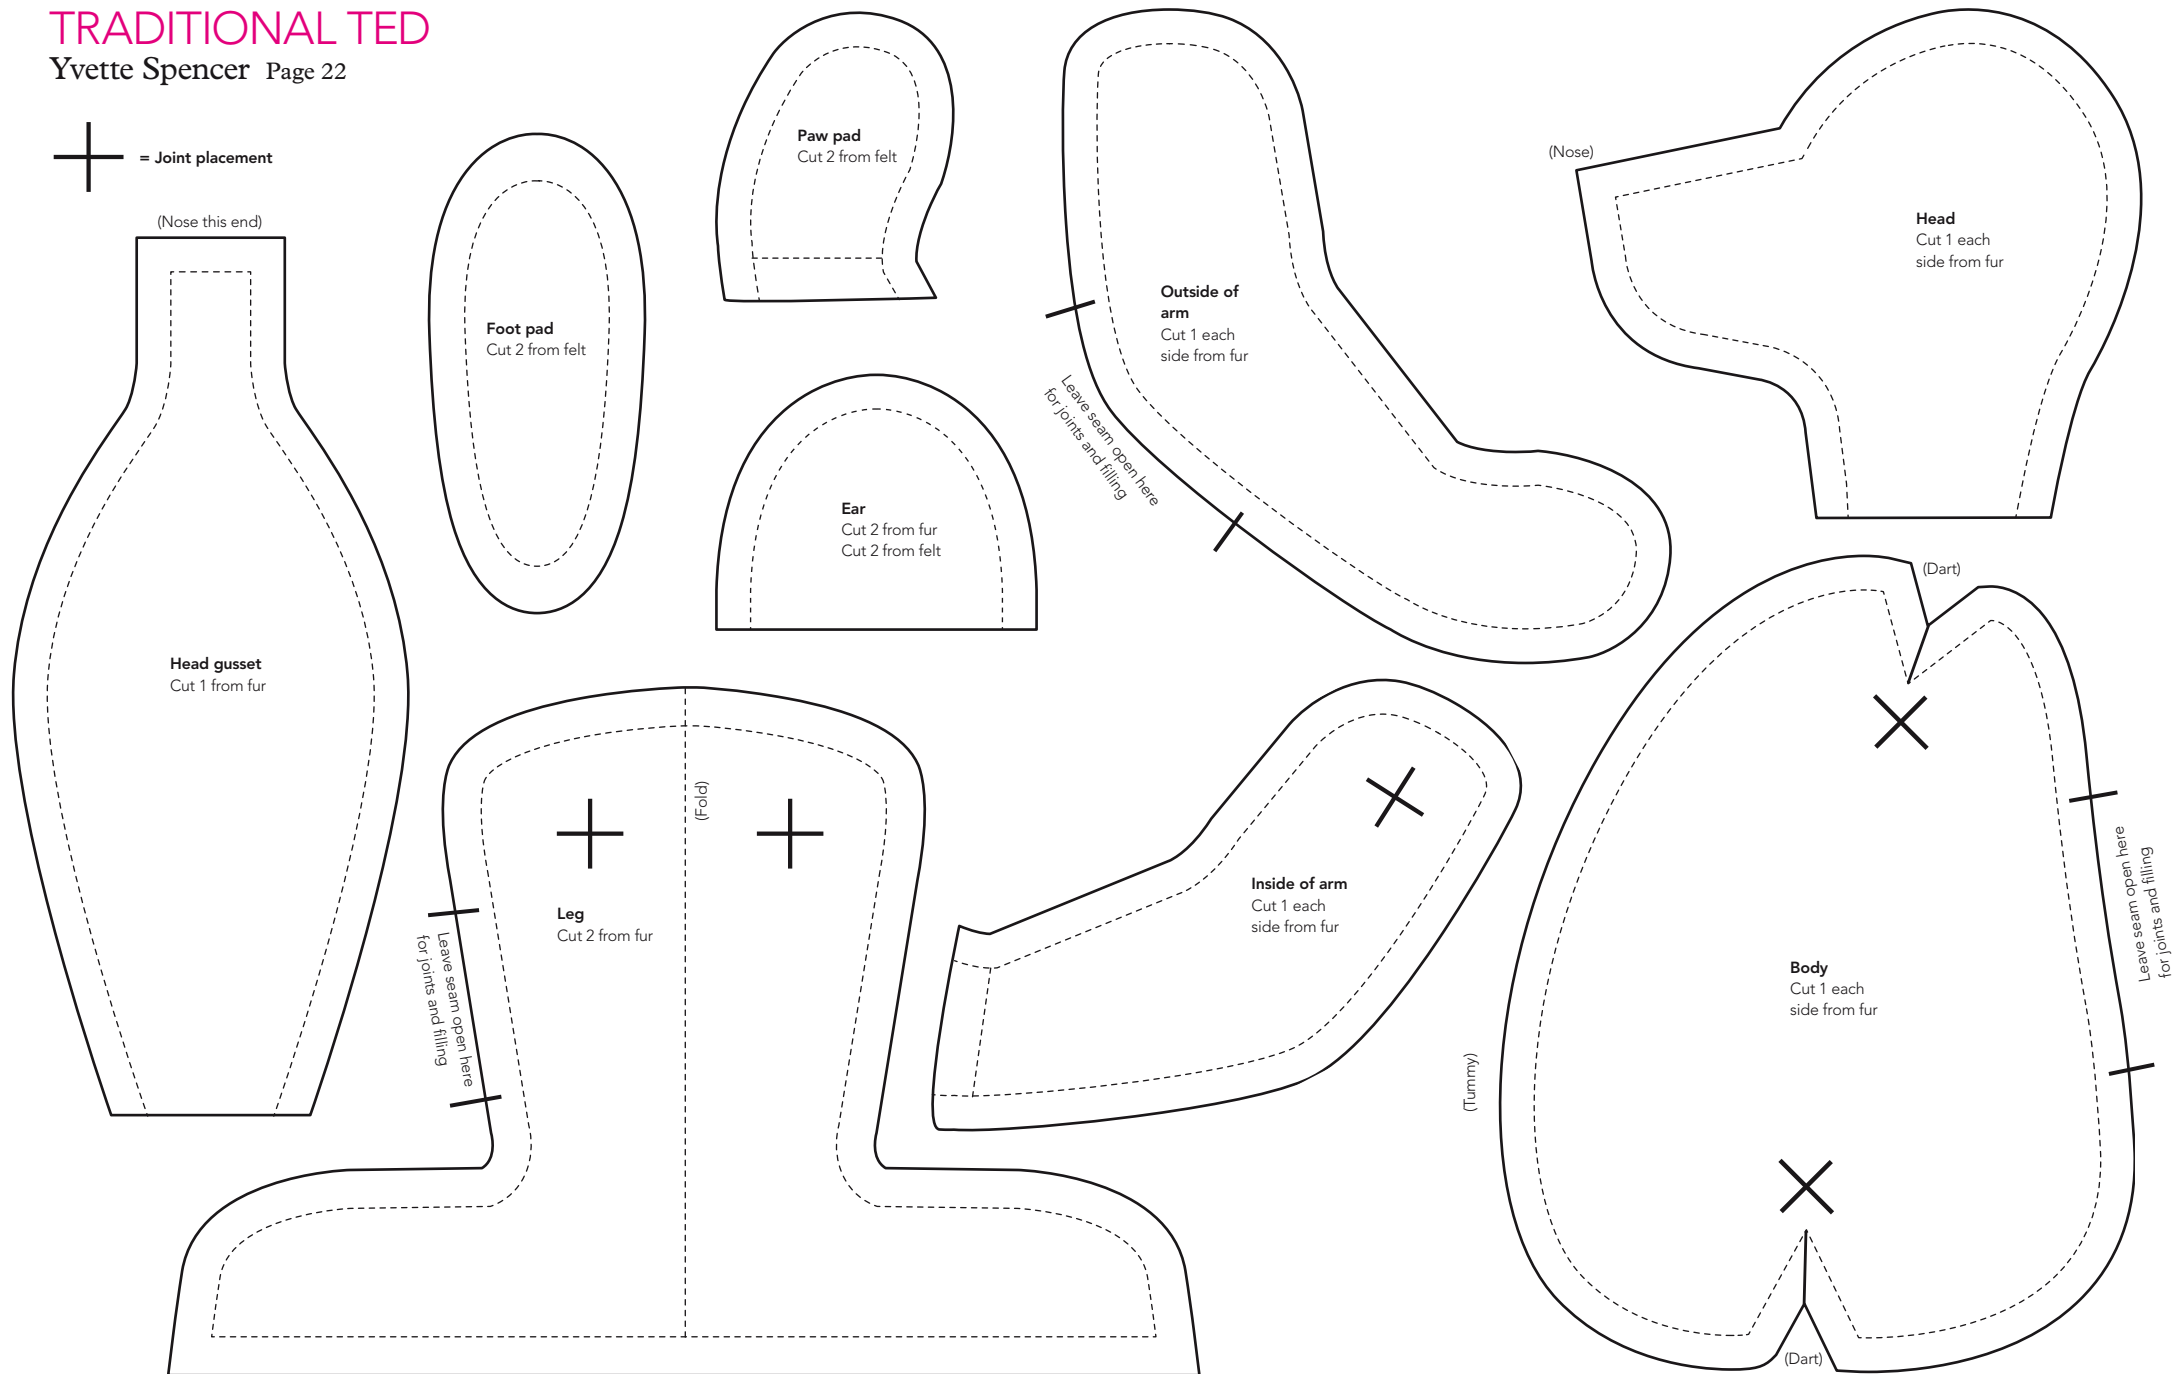

# TRADITIONAL TED

Yvette Spencer Page 22

✚ = Joint placement

# EMERALD HEADPIECES

By Christine Leech and Hannah Read-Baldrey Page 82